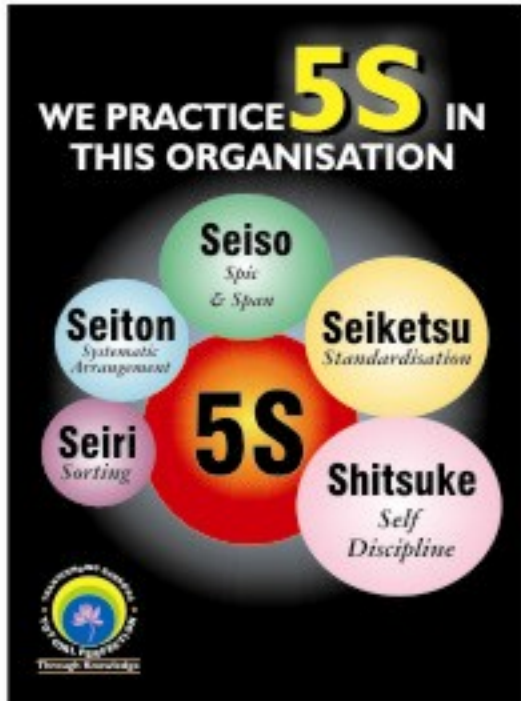

# 5S Posters

1

2

3

4

5

6

7

8

9

10

Now available in various Sizes

Also available in Hindi & Telugu

Contact:

**Shingo Institute of Japanese Management**

"Vishnu Priya Residency" Plot No.28, Women's Co-op Hsg. Society, Road No.2, Jubilee Hills, Hyderabad – 500 045.